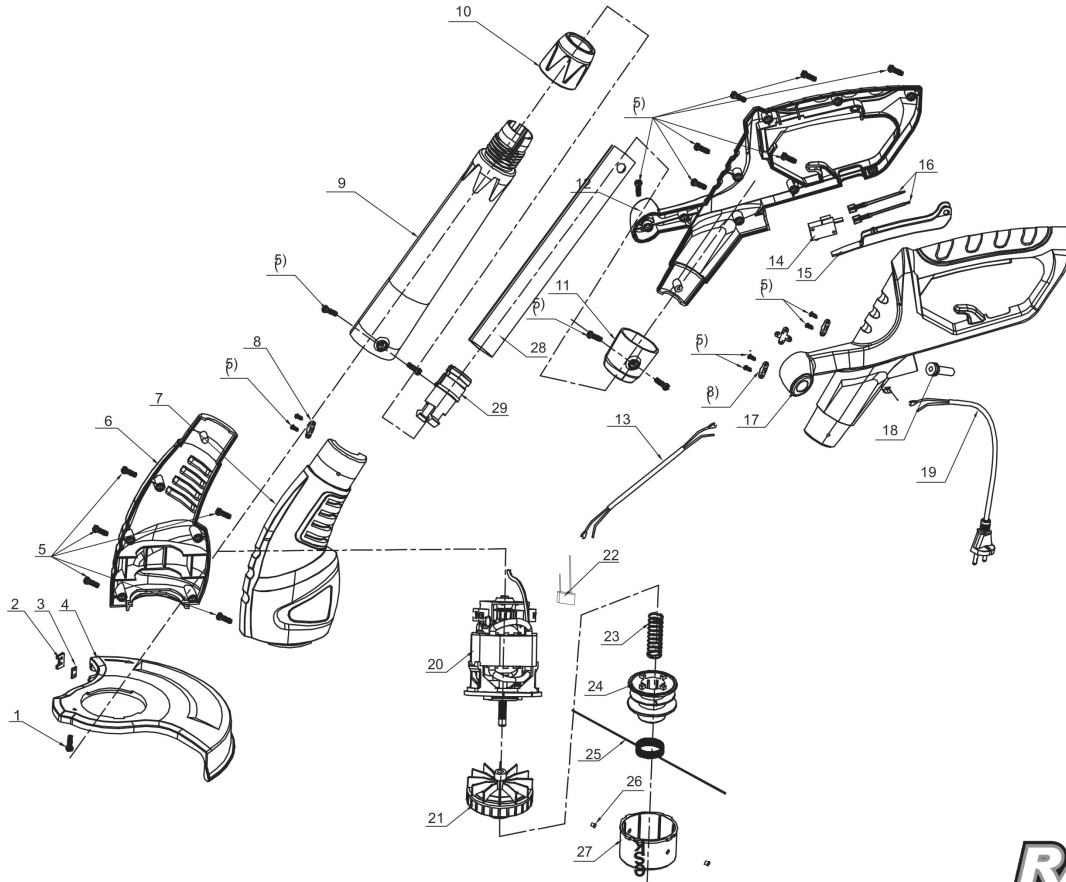

# EXPLODED VIEW OF GRASS TRIMMER RD-GT11Q

## SPARE PARTS LIST OF GRASS TRIMMER RD-GT11Q

RD-GT11Q		
Part List		
N	Part Name	quantity
1	Safe screw	1
2	knife Housing	1
3	Line Knife	1
4	Line Cutter Guard	1
5	Screw	22
6	Lift Housing	1
7	Right Housing	1
8	press Board	3
9	Housing Tube	1
10	Housing Lock Nut	1
11	Handle Lock Tube	1
12	Lift Handle Holder	1
13	Connector Line	1
14	Power Switch	1
15	Switch Button	1
16	wire line	2
17	Right Handle Holder	1
18	Cord Protector	1
19	Power Cord	1
20	Motor	1
21	Grass Line Base	1
22	capacity	1
23	Spring	1
24	Line Disc	1
25	Nylon Line	1
26	Copper Rivet	2
27	Cutting Line Cover	1
28	Extension Tube	1
29	Connector Tube	1